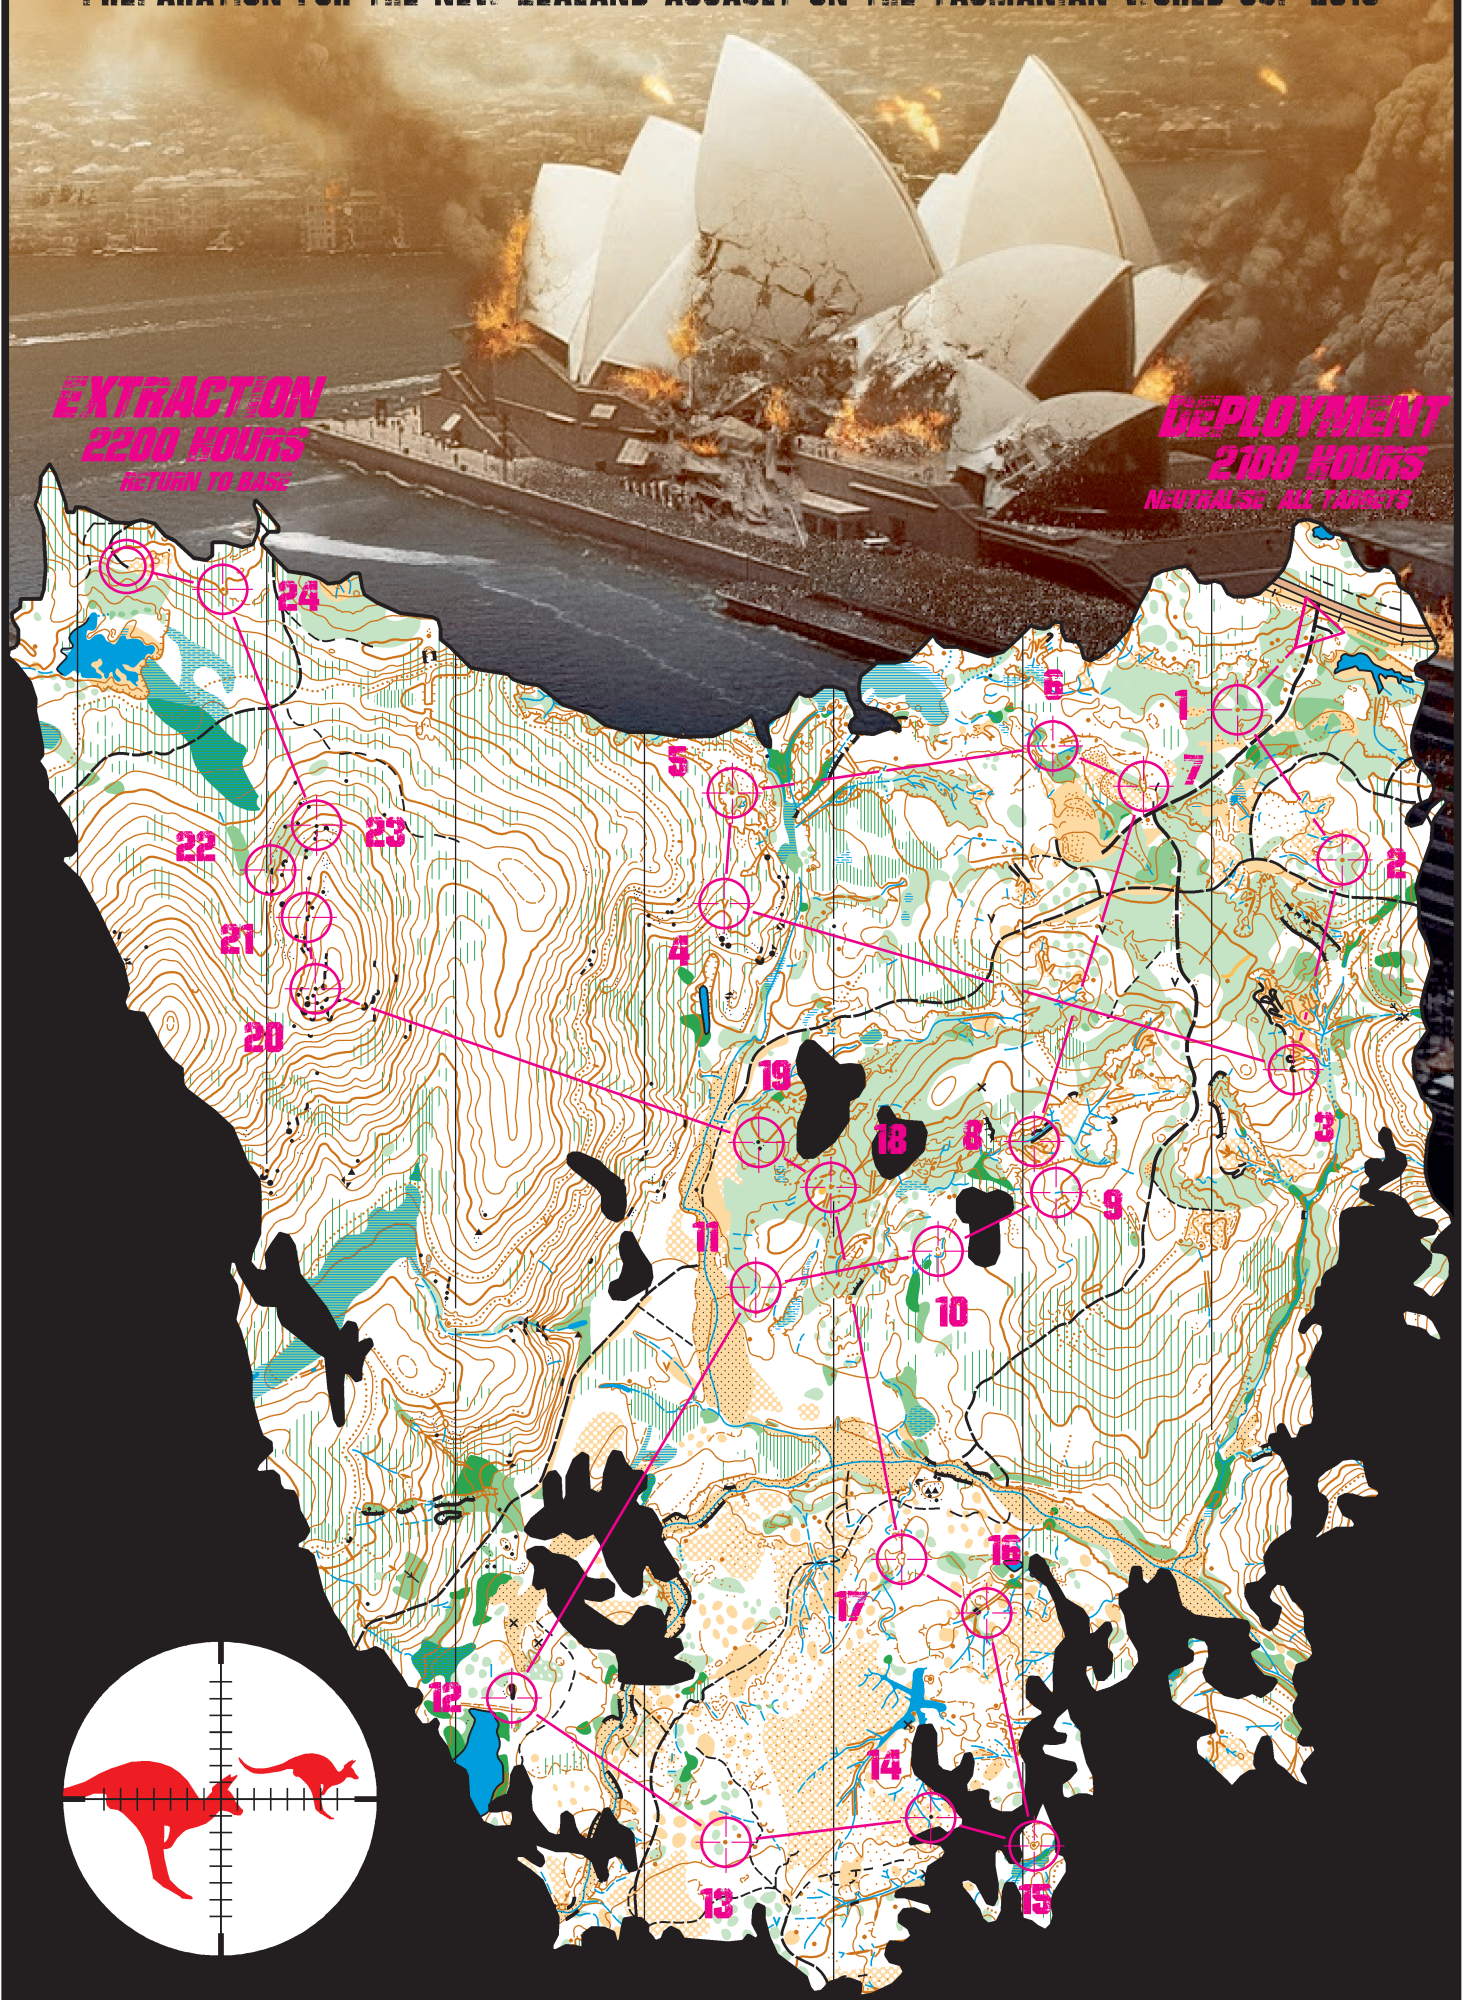

PREPARATION FOR THE NEW ZEALAND ASSAULT ON THE TASMANIAN WORLD CUP 2015

**EXTRACTION**  
2200 HOURS  
RETURN TO BASE

**DEPLOYMENT**  
2100 HOURS  
NEUTRALISE ALL TARGETS

**BLACK KIWIDOWN**